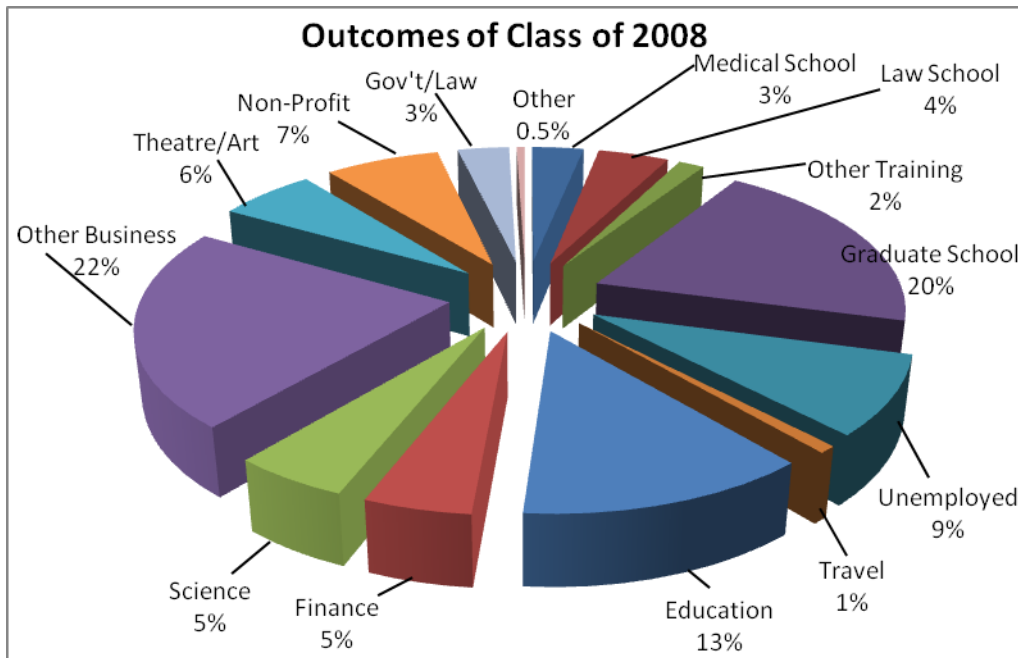

OUTCOMES BY MAJOR

ANTHROPOLOGY (11 reported/12 majors)

PhD, Anthropology, Temple University
MA, Linguistics, Syracuse University
MA, Anthropology, Columbia University
MS, Archaeology, Texas Tech
Administrator, Campus Recruiting, BASF
Publisher, publishing company, Boston
Tennis Coach, indoor tennis club
Administrative Assistant, John Wiley & Sons, Inc.
Teacher, English, China
Teacher, TEFL, Peace Corps, Kazakhstan
Unemployed-1

ART (19 reported/21 majors)

Law School (2)
MAT, English, Drew University
Art classes, Massachusetts College of Arts
Clinical Information, employer not reported
Intern, Tracey Williams Art Gallery
Assistant Language Teacher, JET Program, Japan
Development Associate, Chestnut Hill Benevolent Association
Education Coordinator, Ocean City Arts Center