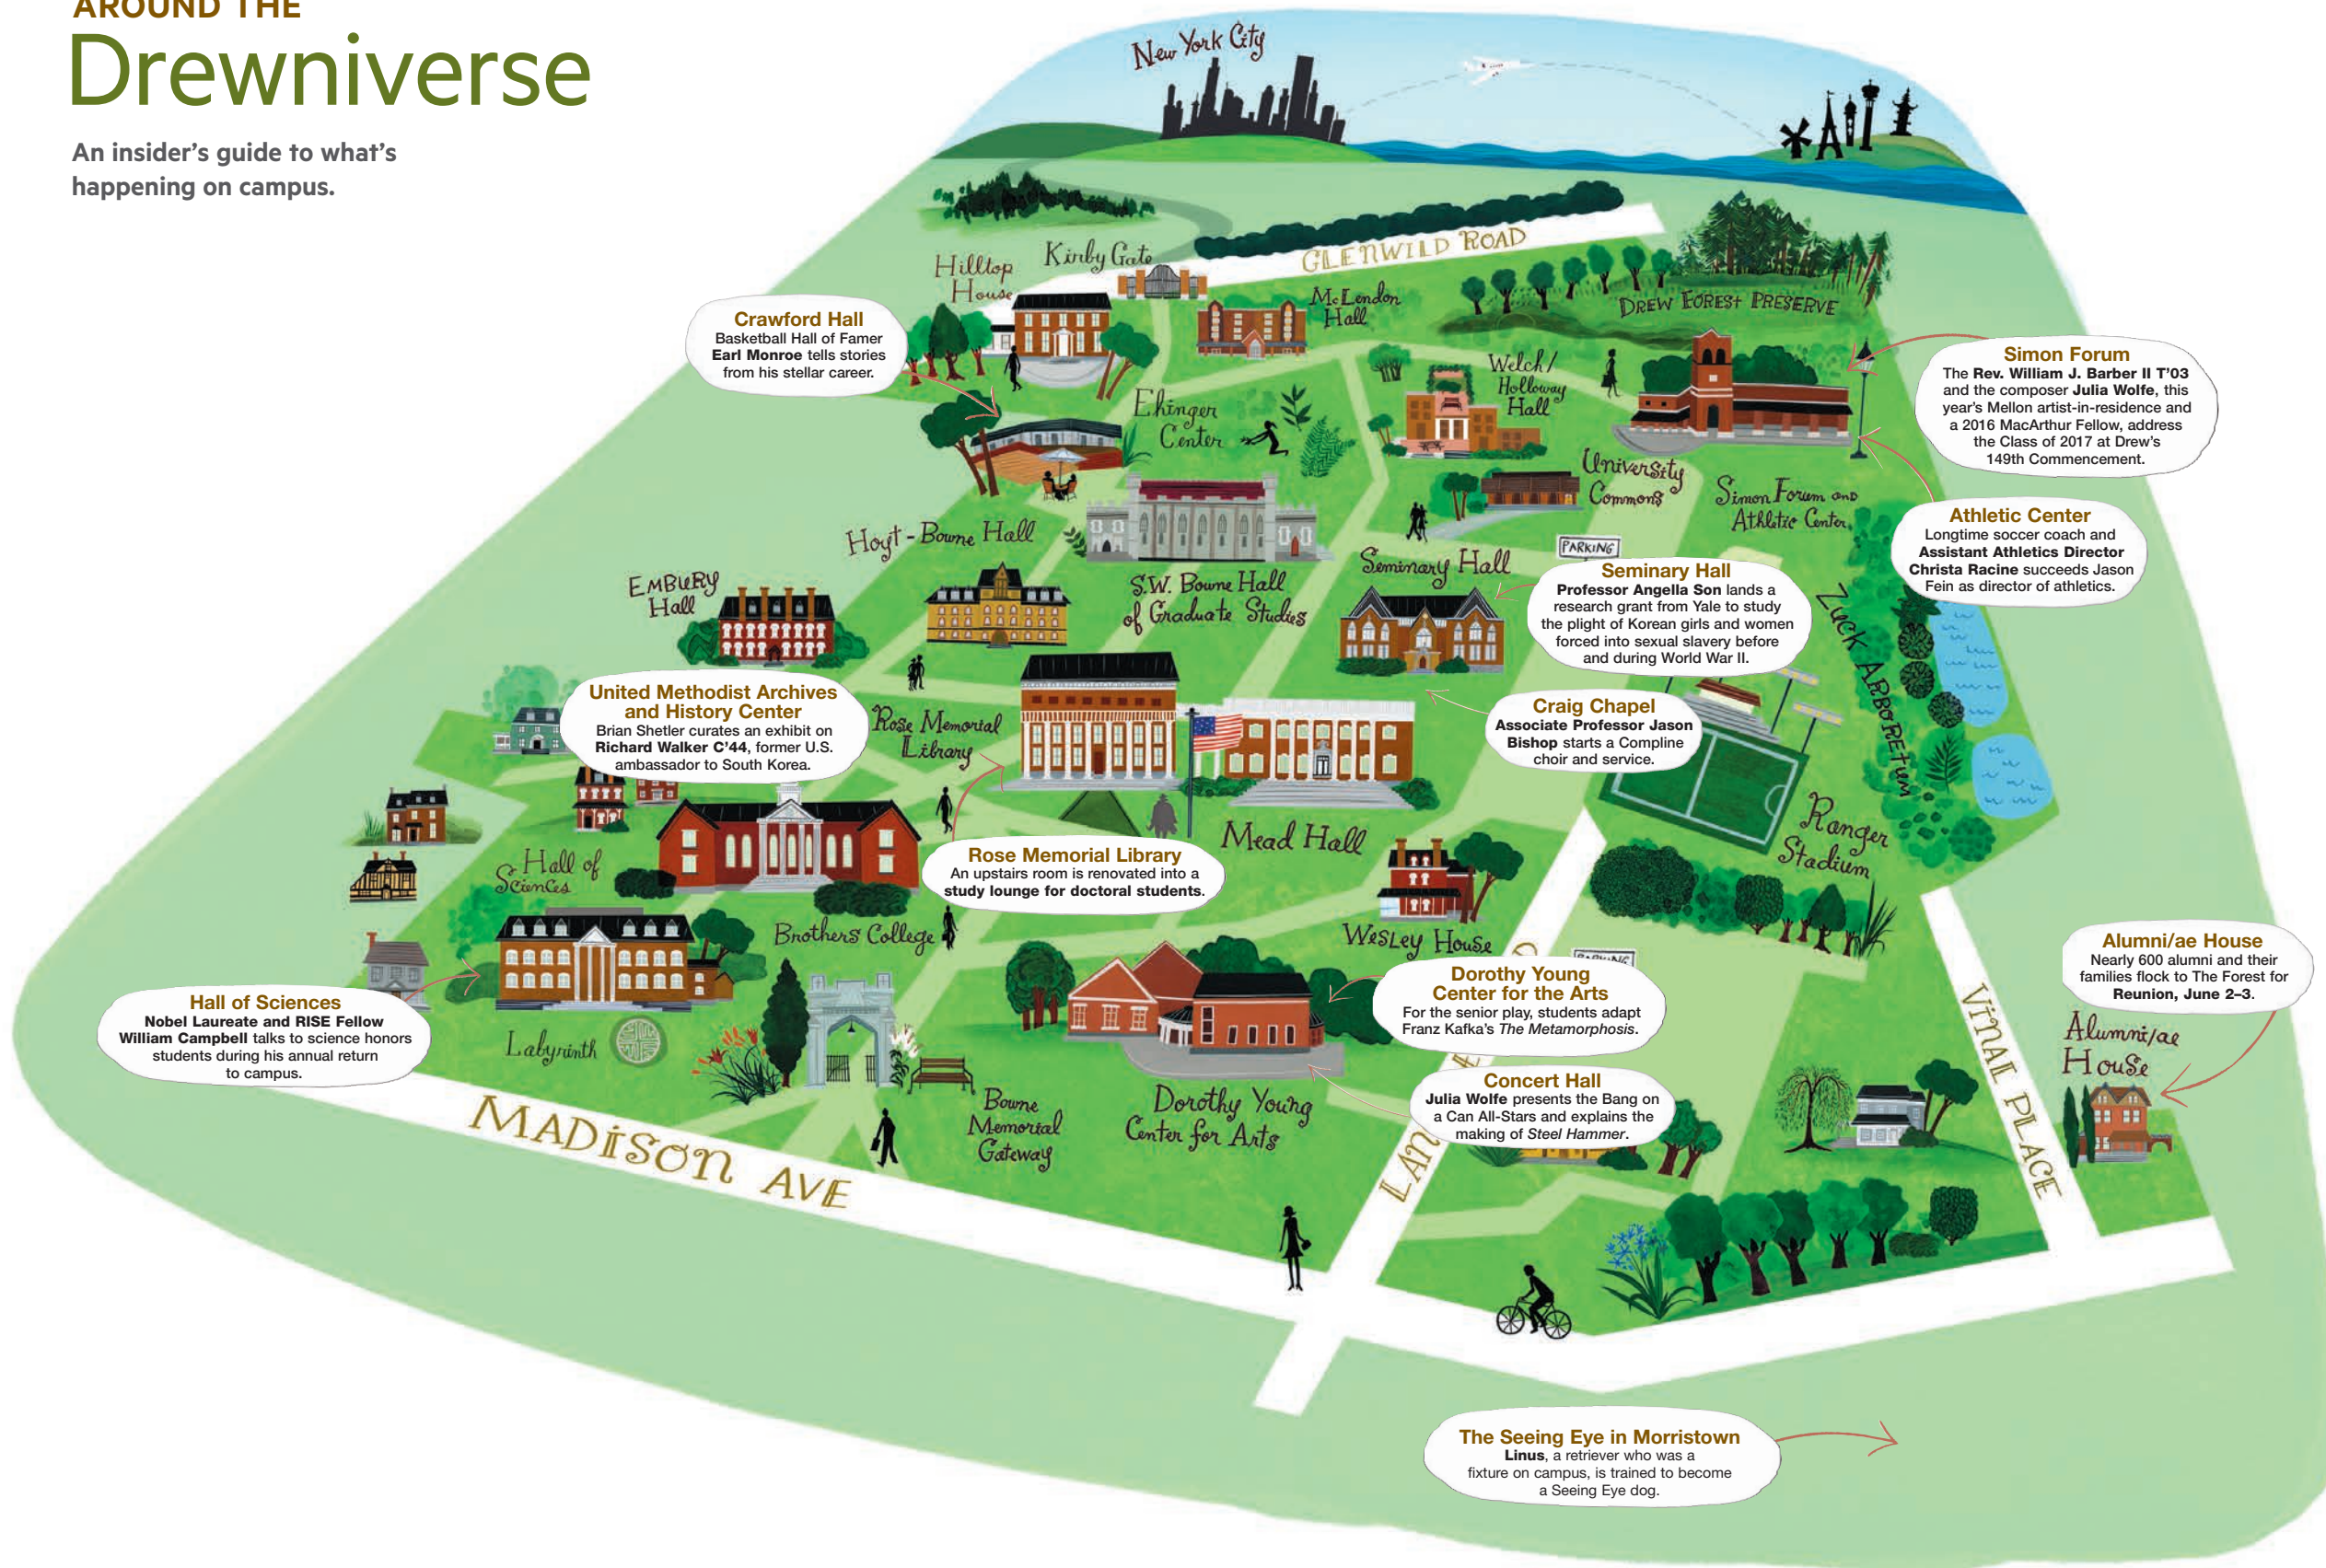

AROUND THE DREWUNIVERSE

An insider's guide to what's happening on campus.

The Drew Forum

ANNOUNCING THE 2017-18 SPEAKERS SERIES

September 26, 2017

October 21, 2017

January 31, 2018

March 28, 2018

For more information and a full list of events, including additional Drew Forum speakers as they are announced, visit drew.edu/events.

Anne Smith