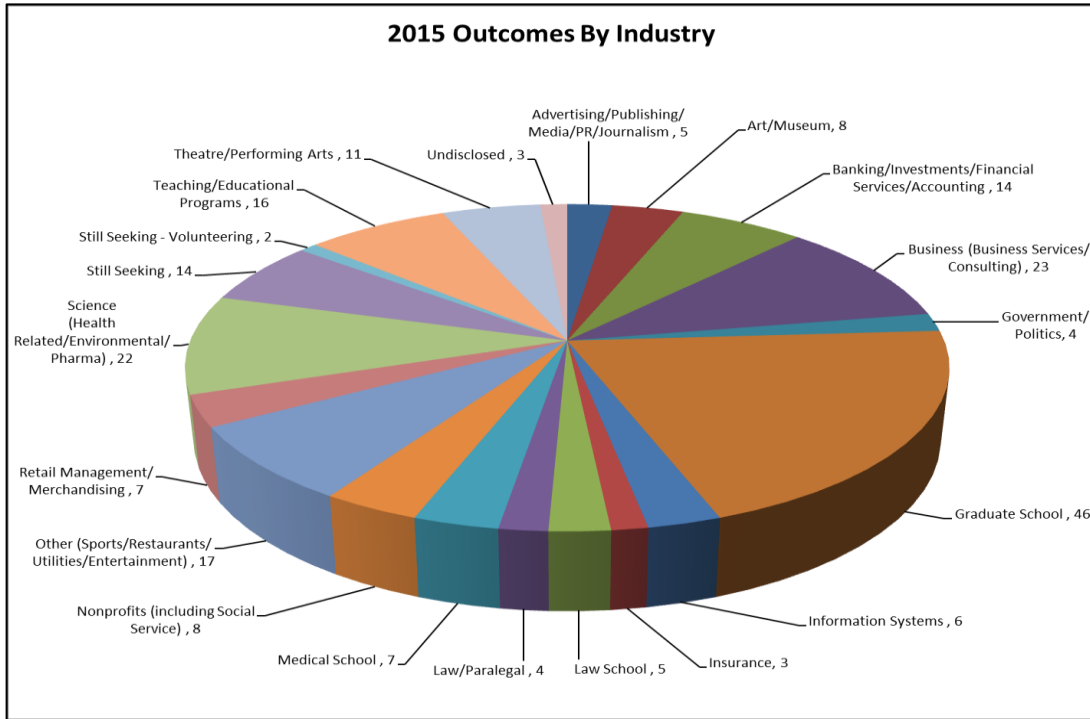

DREW UNIVERSITY
CENTER FOR INTERNSHIPS AND CAREER DEVELOPMENT
CAREER OUTCOMES OF THE CLASS OF 2015

2015 Survey Results	Number	Percent
Total Number of graduates	331	100%
Number of respondents	225	68%
Attending Graduate/Professional School	58	26%
Graduate School	46	20%
Law School	5	2%
Medical School	7	3%
Employed	151	67%
Advertising/Publishing/Media/PR/Journalism	5	2%
Art/Museum	8	4%
Banking/Investments/Financial Services/Accounting	14	6%
Business (Business Services/Consulting)	23	10%
Government/Politics	4	2%
Information Systems	6	3%
Insurance	3	1%
Law/Paralegal	4	2%
Nonprofits (including Social Service)	8	4%
Other (Sports/Restaurants/Utilities/Entertainment)	17	8%
Retail Management/Merchandising	7	3%
Science (Health Related/Environmental/Pharma)	22	10%
Teaching/Educational Programs	16	7%
Theatre/Performing Arts	11	5%
Undisclosed	3	1%

DREW UNIVERSITY
CENTER FOR INTERNSHIPS AND CAREER DEVELOPMENT
CAREER OUTCOMES OF THE CLASS OF 2015