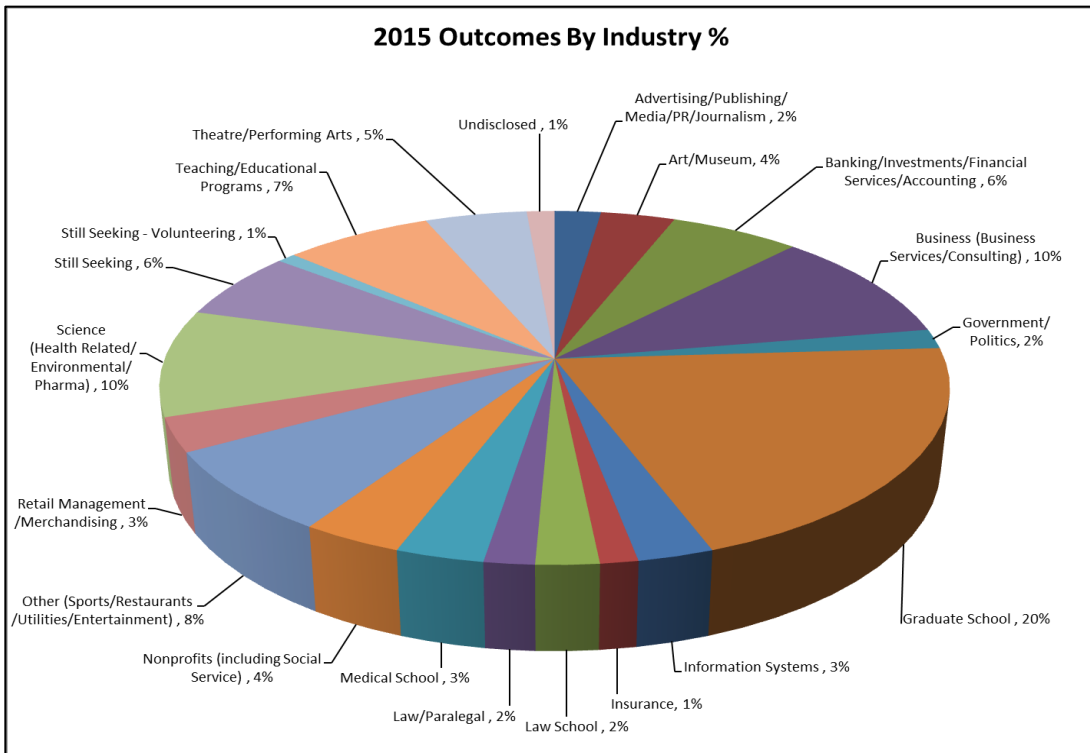

DREW UNIVERSITY
CENTER FOR INTERNSHIPS AND CAREER DEVELOPMENT
CAREER OUTCOMES OF THE CLASS OF 2015

2015 Survey Results	Number	Percent
Total Number of graduates	331	100%
Number of respondents	225	68%
Attending Graduate/Professional School	58	26%
Graduate School	46	20%
Law School	5	2%
Medical School	7	3%
Employed	151	67%
Advertising/Publishing/Media/PR/Journalism	5	2%
Art/Museum	8	4%
Banking/Investments/Financial Services/Accounting	14	6%
Business (Business Services/Consulting)	23	10%
Government/Politics	4	2%
Information Systems	6	3%
Insurance	3	1%
Law/Paralegal	4	2%
Nonprofits (including Social Service)	8	4%
Other (Sports/Restaurants/Utilities/Entertainment)	17	8%
Retail Management/Merchandising	7	3%
Science (Health Related/Environmental/Pharma)	22	10%
Teaching/Educational Programs	16	7%
Theatre/Performing Arts	11	5%
Undisclosed	3	1%

DREW UNIVERSITY
CENTER FOR INTERNSHIPS AND CAREER DEVELOPMENT
CAREER OUTCOMES OF THE CLASS OF 2015