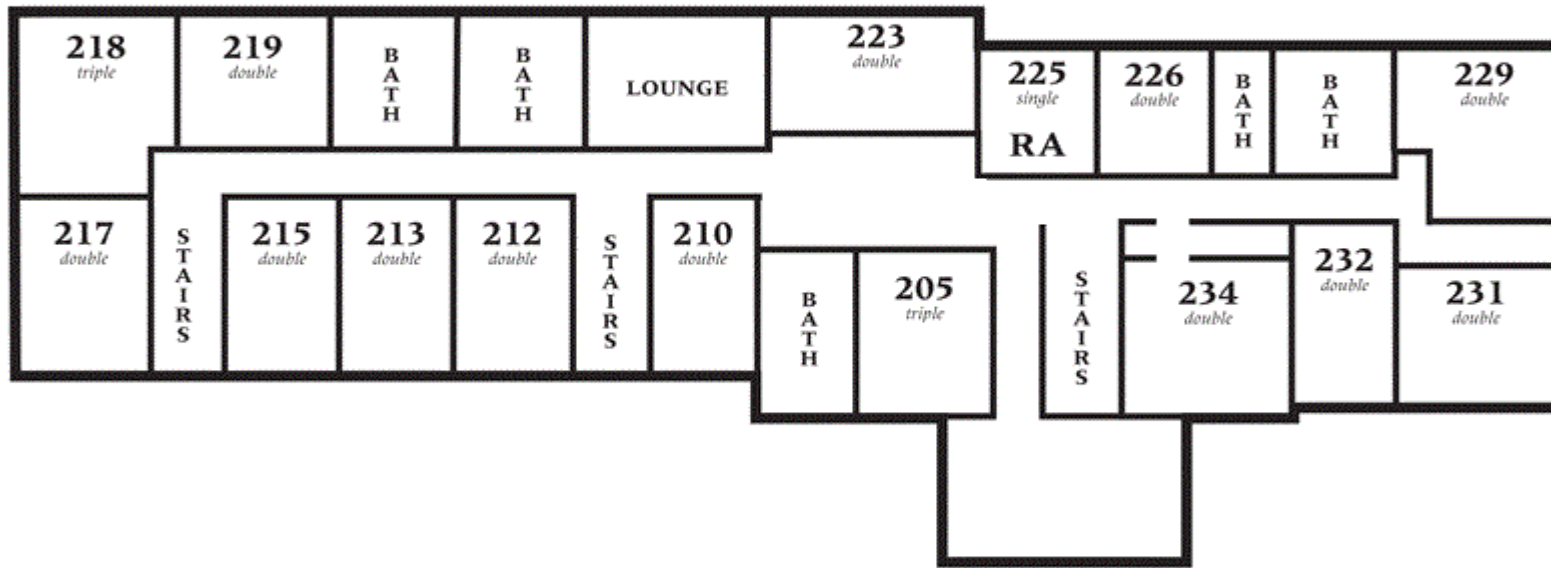

## Haselton Hall Facts:

Description	Room Type	Room Size	Window Size
Traditional Style Co-Ed by Room	4 Singles 40 Doubles 3 Triples	Double: 16'x12' Triple: Varies	53" wide 60" high

# HASELTON HALL

Riker →

First Floor

Front  
↓

Baldwin  
↓

# HASELTON HALL

Riker →

Second Floor

Front  
↓

Baldwin  
↓

# HASELTON HALL

Riker →

Third Floor

Front  
↓

Baldwin  
↓