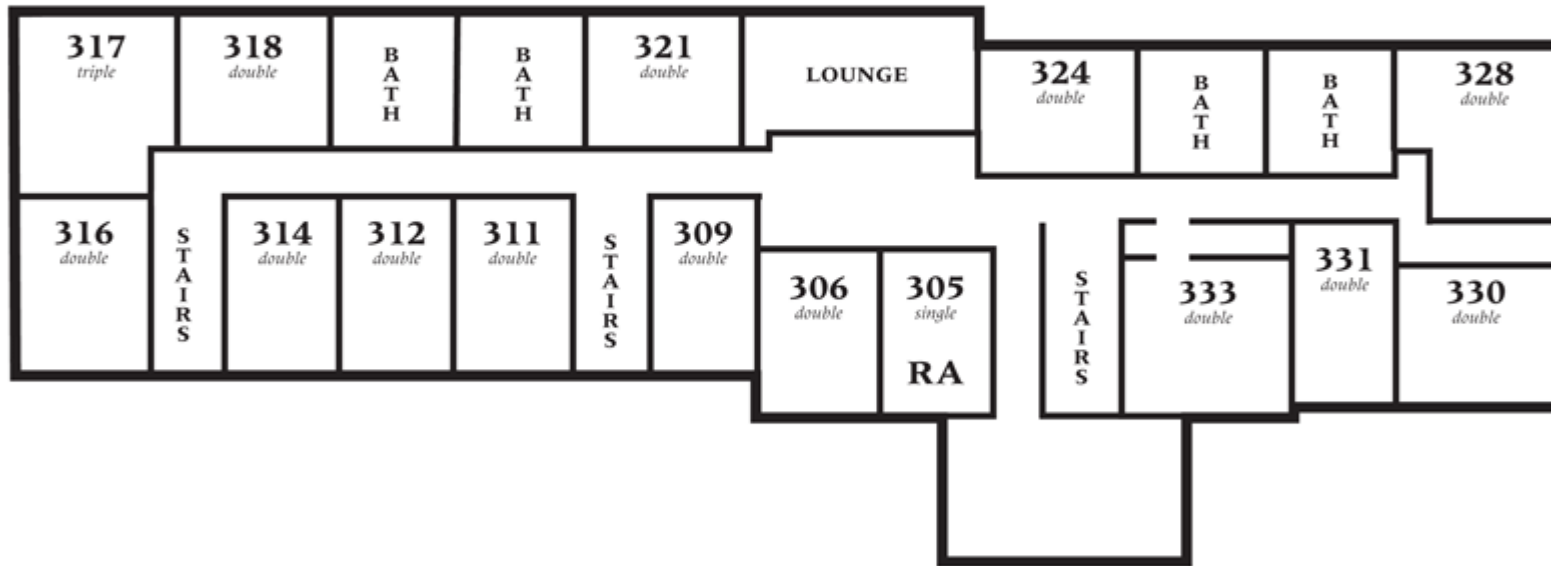

## Haselton Hall Facts:

Description	Room Type	Room Size	Window Size
Traditional Style Co-Ed by Room	4 Singles 40 Doubles 3 Triples	Double: 16'x12' Triple: Varies	53" wide 60" high

# HASELTON HALL

Riker →

Second Floor

Front  
↓

Baldwin  
↓

# HASELTON HALL

Riker →

Third Floor

Front  
↓

Baldwin  
↓