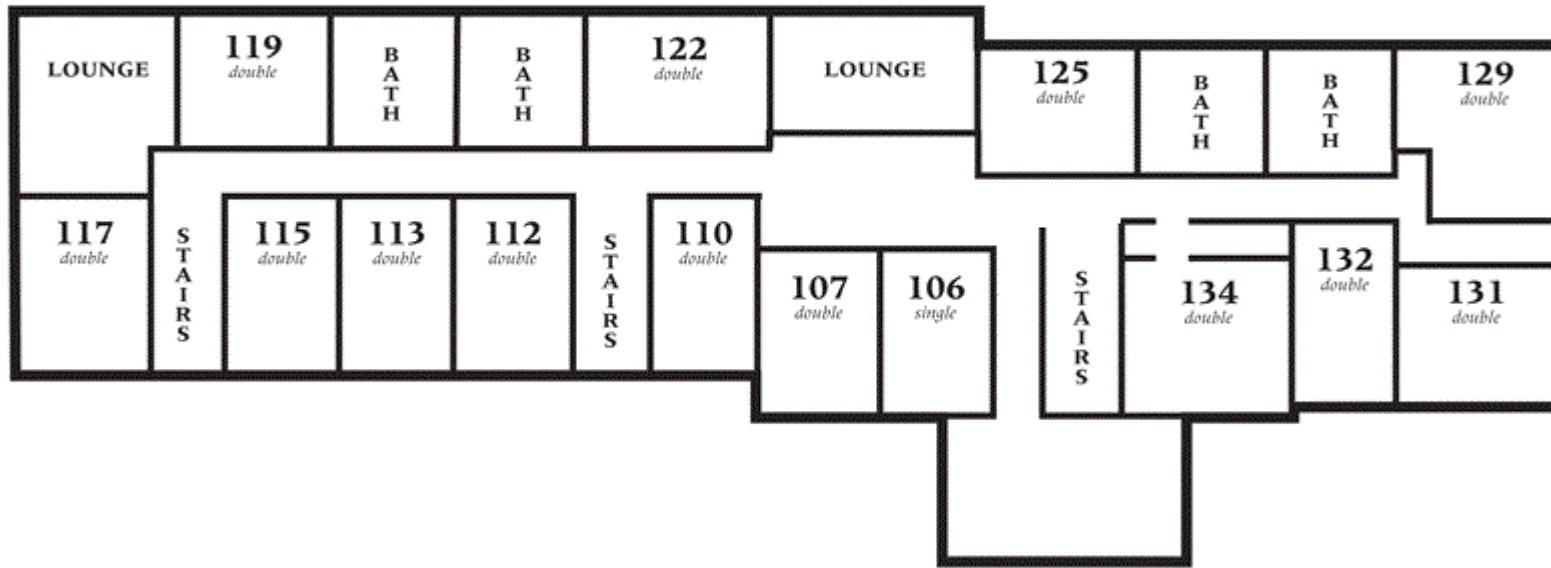

## Haselton Hall Facts:

Description	Room Type	Room Size	Window Size
Traditional Style Co-Ed by Room	4 Singles 40 Doubles 3 Triples	Double: 16'x12' Triple: Varies	53" wide 60" high

# HASELTON HALL

Riker →

First Floor

Front  
↓

Baldwin  
↓

# HASELTON HALL

Riker →

Second Floor

Front  
↓

Baldwin  
↓

# HASELTON HALL

Riker →

Third Floor

Front  
↓

Baldwin  
↓